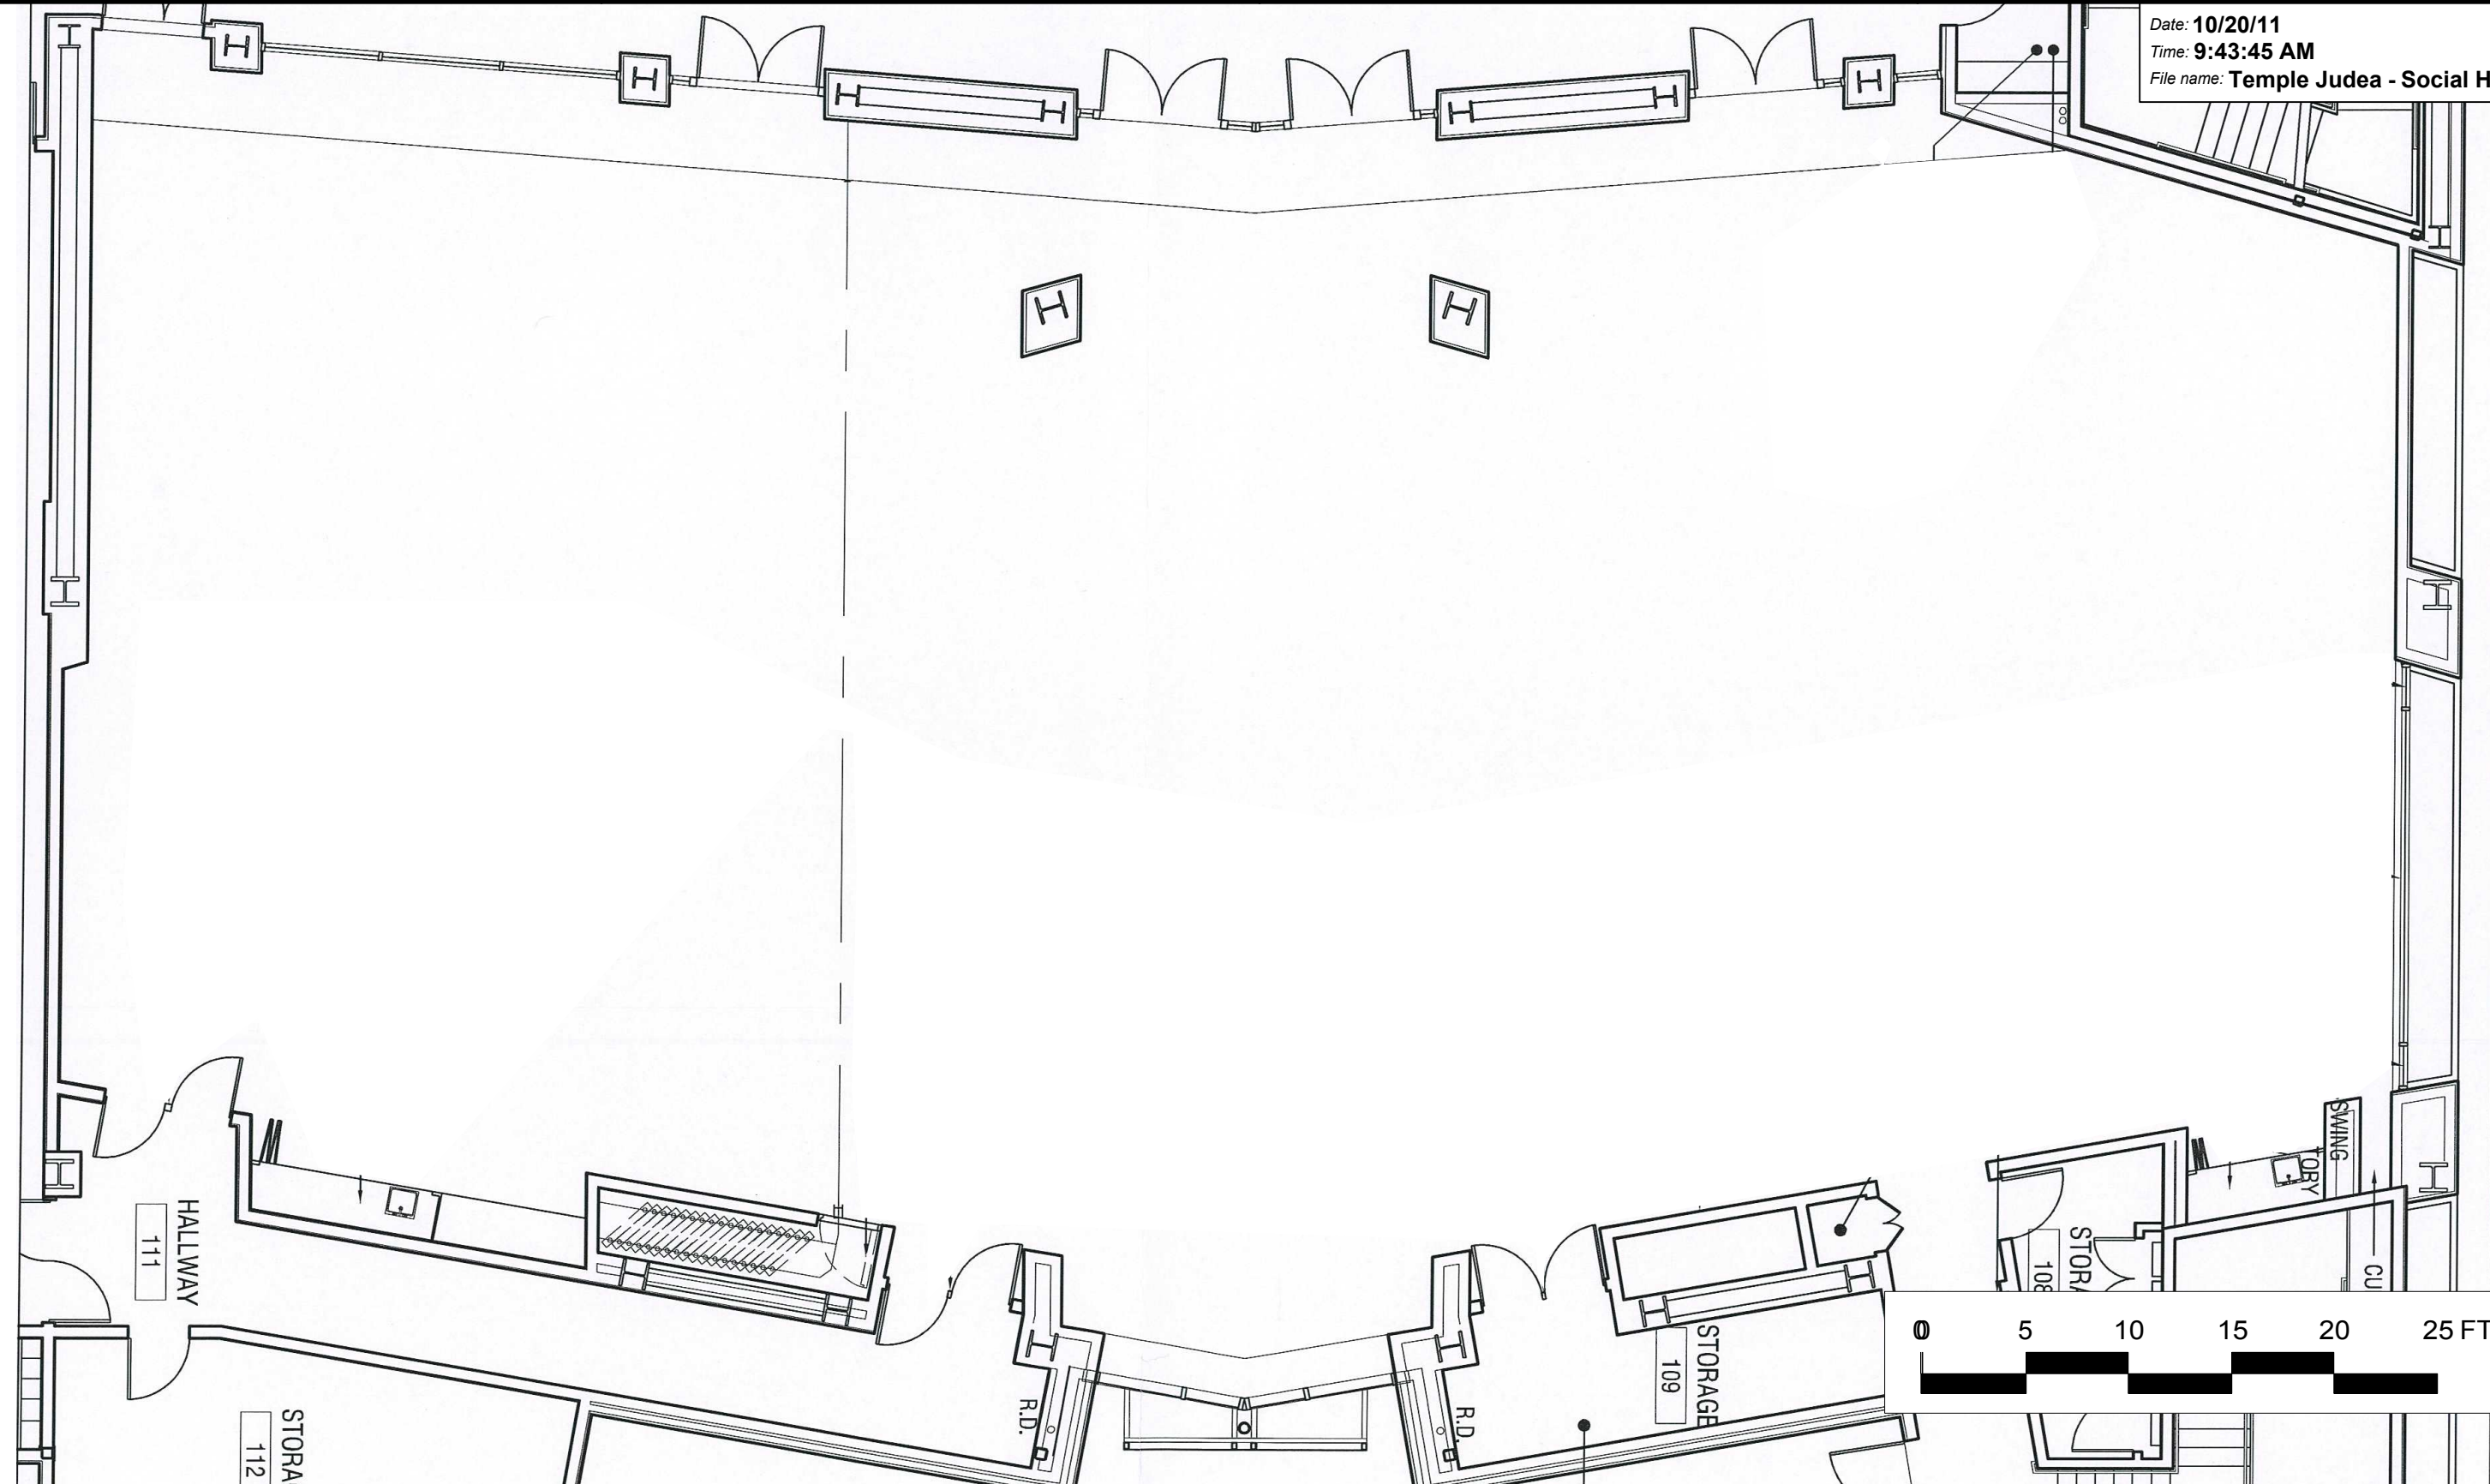

Date: 10/20/11
 Time: 9:43:45 AM
 File name: Temple Judea - Social Hall.vwx

A

A

B

B

C

C

1

2

3

4

Temple Judea
 Temple Judea
 5429 Lindley Ave. Tarzana CA 91356

Install Date:	
Event Date:	
Strike Date:	
Guest Count:	

Consultant:	George Bernhard
Designer:	
Drawn By:	John Crosetti
Scale:	1/18" = 1'
Size:	Tabloid (11"x17")

Initial Plan	Revision #7
Revision #2	Revision #8
Revision #3	Revision #9
Revision #4	Revision #10
Revision #5	Revision #11
Revision #6	Revision #12

1

2

3

4